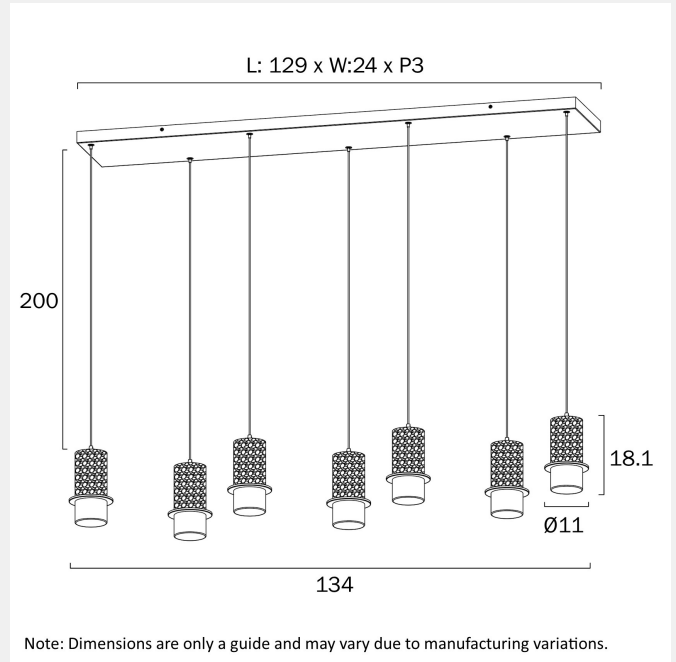

KOLISA 7 LIGHT PENDANT BAR

LIGHT SOURCE

Voltage Input

240V

Total Wattage (max)

42

Globe Type

LED integrated SMD

Globe / Light Source qty

7

Globe / Light Source included

Yes

Color Kelvin

3 CCT (2700k - 3350k - 4000k)

Color Temperature

Warm White; Warm White; Natural White

Fixture Height (cm)

18.1

Fixture Length (cm)

134

Fixture Width (cm)

0

Suspension Length (cm)

200