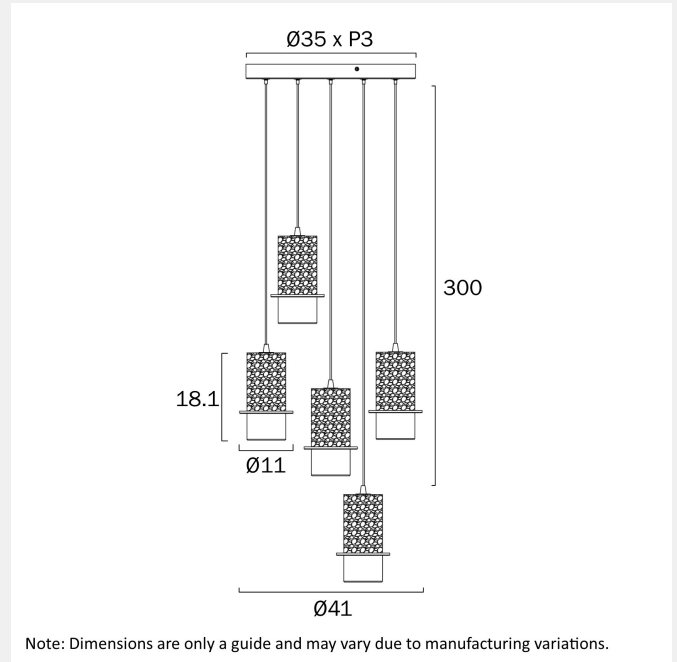

KOLISA 5 PENDANT LIGHT

Note: Dimensions are only a guide and may vary due to manufacturing variations.

LIGHT SOURCE

Voltage Input

240V

Total Wattage (max)

30

Globe Type

LED integrated SMD

Globe / Light Source qty

5

Globe / Light Source included

Yes

Color Kelvin

3 CCT (2700k - 3350k - 4000k)

Color Temperature