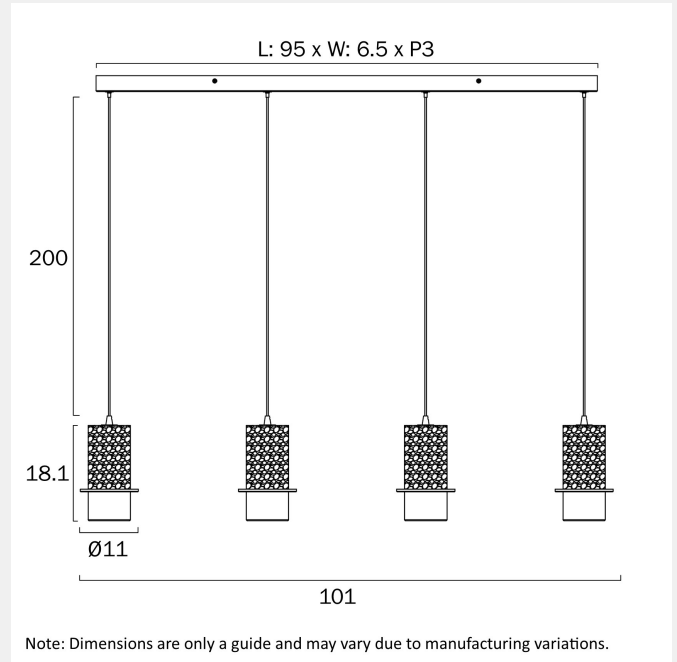

KOLISA 4 LIGHT PENDANT BAR

LIGHT SOURCE

Voltage Input

240V

Total Wattage (max)

24

Globe Type

LED integrated SMD

Globe / Light Source qty

4

Globe / Light Source included

Yes

Color Kelvin

3 CCT (2700k - 3350k - 4000k)

Color Temperature

Warm White; Warm White; Natural White