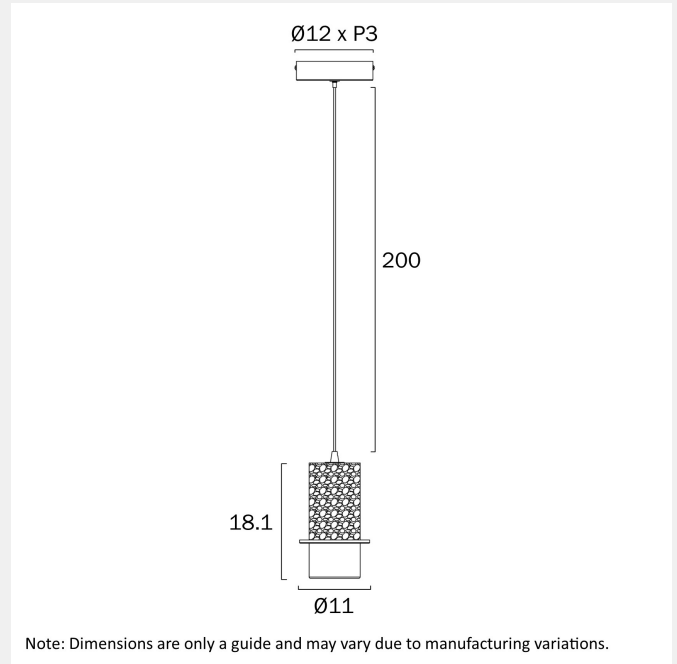

KOLISA 1 PENDANT LIGHT

LIGHT SOURCE

Voltage Input

240V

Total Wattage (max)

6

Globe Type

LED integrated SMD

Globe / Light Source qty

1

Globe / Light Source included

Yes

Color Kelvin

3 CCT (2700k - 3350k - 4000k)

Color Temperature

Warm White; Warm White; Natural White

Dimmable

No

Lumens

560

CRI (Color Rendering Index)

>80

Surge Protection (Yes/No)

0

SPECIFICATIONS

Lead and Plug

No

IP rating

IP20

Suspension Type

Wire

Height Adjustable?

Yes

Raked Ceiling Compatible

Yes

Mounting

Surface

Electrical Protection

CLASS I - HIGH VOLTAGE, EARTH REQUIRED

Control Gear Included

0