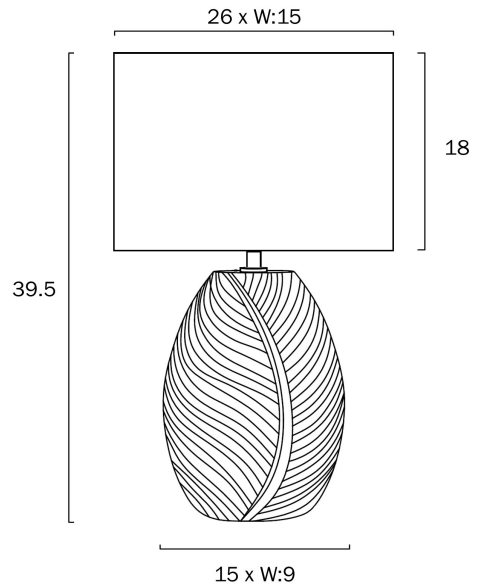

KLEE CERAMIC TABLE LAMP

Note: Dimensions are only a guide and may vary due to manufacturing variations.

LIGHT SOURCE

Voltage Input

240V

Total Wattage (max)

25

Globe Type

E27

Globe / Light Source qty

1

Globe / Light Source included

No

Dimmable

Globe Dependant

SPECIFICATIONS

COLOUR AND MATERIAL

Fixture Material

Fabric,Ceramic

PRODUCT DIMENSIONS

Fixture Height (cm)

39.5

Fixture Length (cm)

26