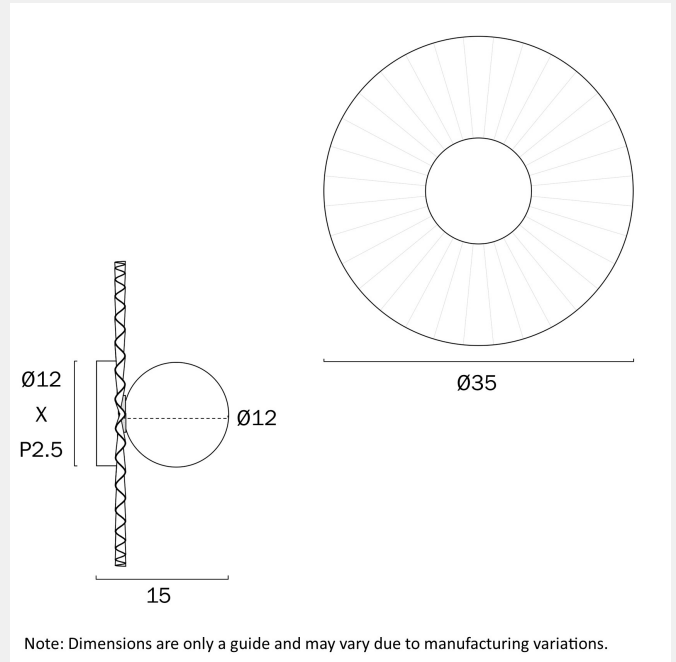

KINSO 35CM WALL LIGHT

Note: Dimensions are only a guide and may vary due to manufacturing variations.

LIGHT SOURCE

Voltage Input

240V

Total Wattage (max)

6

Globe Type

Height Adjustable?

No

COLOUR AND MATERIAL

Fixture Material

Iron,Glass

PRODUCT DIMENSIONS

Fixture Weight (Kg)

0.95