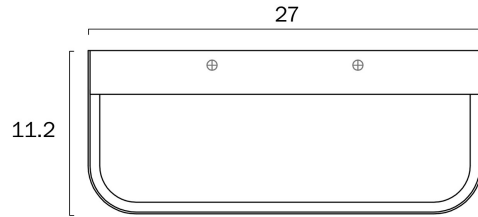

## KEYLOR SMALL LED WALL LIGHT

Note: Dimensions are only a guide and may vary due to manufacturing variations.

### LIGHT SOURCE

**Voltage Input**

240V

**Total Wattage (max)**

12

**Globe Type**

LED integrated SMD

**Globe / Light Source qty**