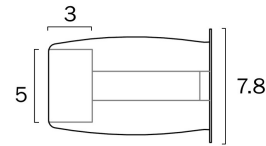

## KEYLOR SMALL LED WALL LIGHT

Note: Dimensions are only a guide and may vary due to manufacturing variations.

### LIGHT SOURCE

**Voltage Input**

240V

**Total Wattage (max)**

12

**Globe Type**

LED integrated SMD

**Globe / Light Source qty**