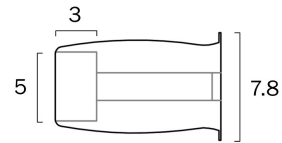

KEYLOR LARGE LED WALL LIGHT

Note: Dimensions are only a guide and may vary due to manufacturing variations.

LIGHT SOURCE

Voltage Input

240V

Total Wattage (max)

18

Globe Type