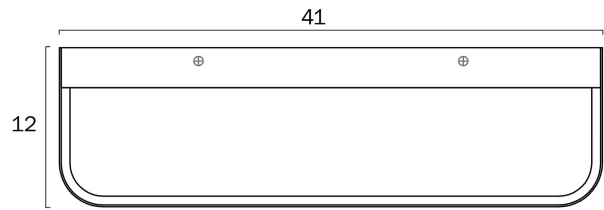

KEYLOR LARGE LED WALL LIGHT

Note: Dimensions are only a guide and may vary due to manufacturing variations.

LIGHT SOURCE

Voltage Input

240V

Total Wattage (max)

18

Globe Type