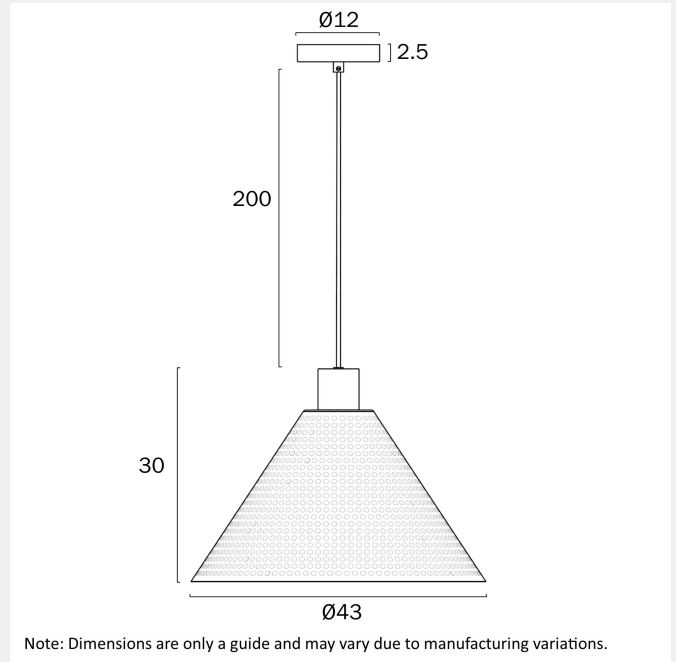

### LIGHT SOURCE

**Voltage Input**

240V

**Total Wattage (max)**

25

**Globe Type**

E27

**Globe / Light Source qty**

### PRODUCT DIMENSIONS

**Fixture Weight (Kg)**

1.5

**Fixture Height (cm)**

30

Suspension Length (cm)

200