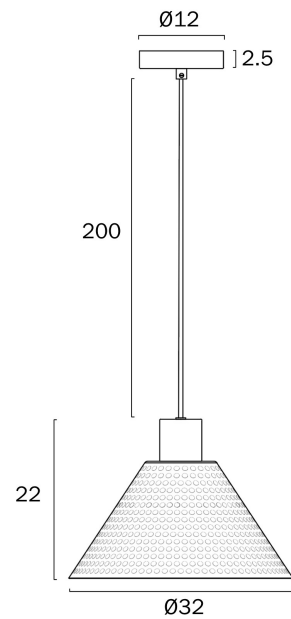

## KESTRA 32CM PENDANT LIGHT

Note: Dimensions are only a guide and may vary due to manufacturing variations.

### LIGHT SOURCE

**Voltage Input**

240V

**Total Wattage (max)**

25

**Globe Type**

E27

**Globe / Light Source qty**

### PRODUCT DIMENSIONS

**Fixture Weight (Kg)**

0.9

**Fixture Height (cm)**

22

Suspension Length (cm)

200