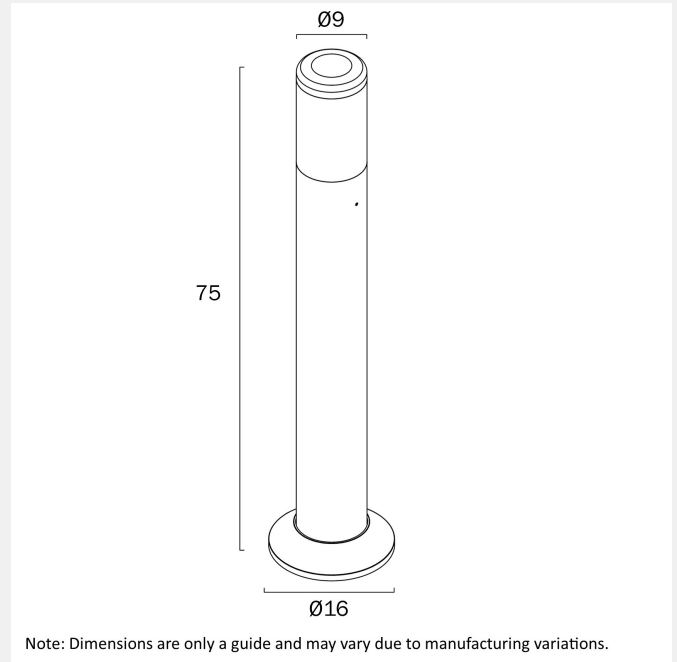

KENRA EXTERIOR BOLLARD LIGHT

LIGHT SOURCE

Voltage Input

240V

Total Wattage (max)

25

Globe Type

E27

Globe / Light Source qty

1

Dimmable

No

SPECIFICATIONS

IP rating

IP44

Electrical Protection

PRODUCT DIMENSIONS

Fixture Weight (Kg)

1.5

Fixture Height (cm)

75

WARRANTY

Replacement Warranty

*3 Years