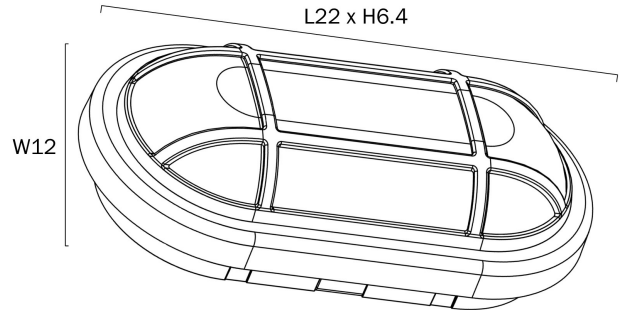

KELO OVAL BUNKER LED LIGHT

Note: Dimensions are only a guide and may vary due to manufacturing variations.

LIGHT SOURCE

Voltage Input

240V

Total Wattage (max)

10

Globe Type

Polycarbonate

PRODUCT DIMENSIONS

Fixture Weight (Kg)

0.3

Fixture Length (cm)

22

Fixture Width (cm)

12