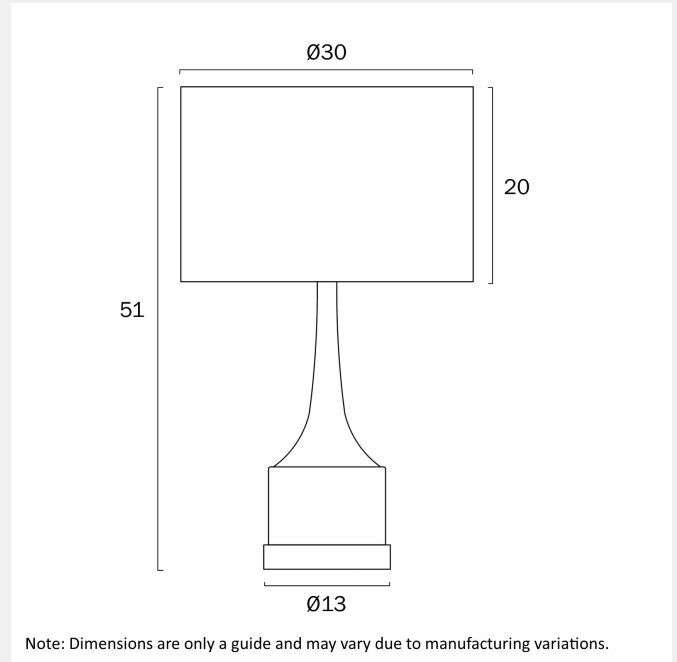

KAROS TABLE LAMP

LIGHT SOURCE

Voltage Input

240V

Total Wattage (max)

25

Globe Type

E27

Fixture Material

Iron, Fabric

PRODUCT DIMENSIONS

Fixture Weight (Kg)

1.57

Fixture Height (cm)

51

Cable Length (cm)