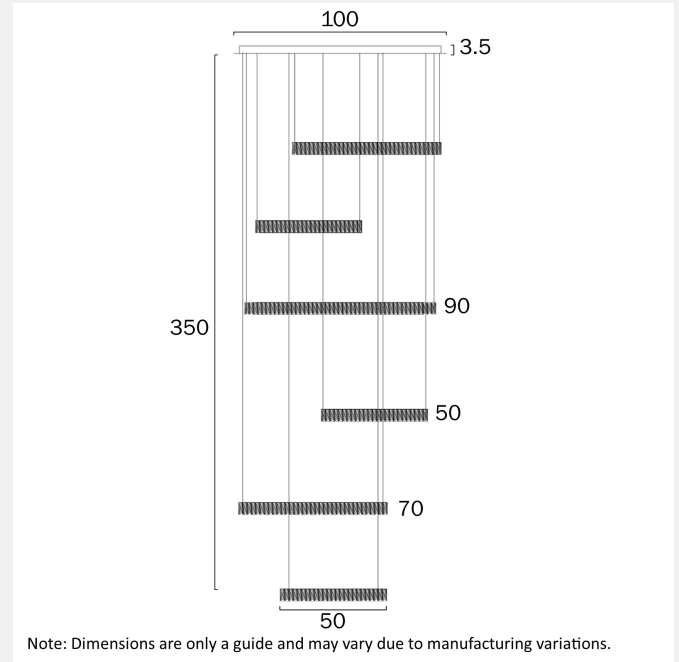

JURA 6 TIER LED PENDANT LIGHT

LIGHT SOURCE

Voltage Input

240V

Total Wattage (max)

200

Globe Type

LED integrated SMD