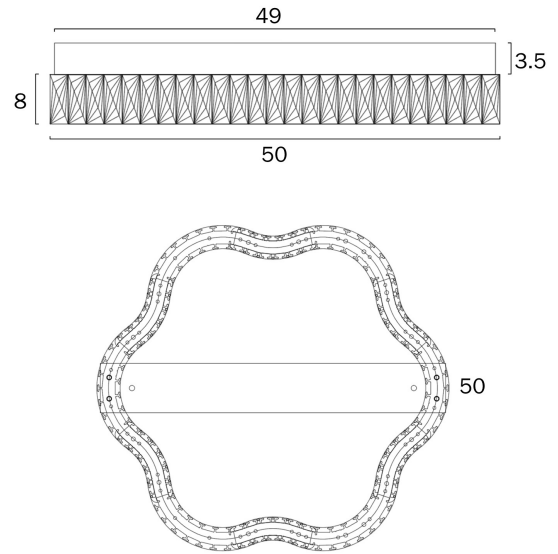

## JURA 50CM CTC CEILING LIGHT

Note: Dimensions are only a guide and may vary due to manufacturing variations.

### LIGHT SOURCE