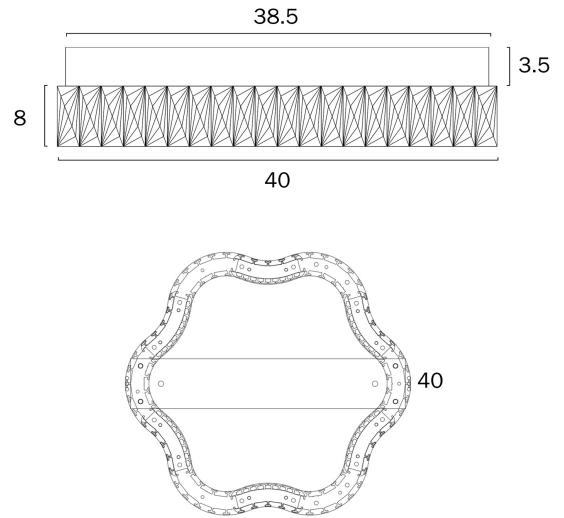

## JURA 40CM CTC CEILING LIGHT

Note: Dimensions are only a guide and may vary due to manufacturing variations.

### LIGHT SOURCE