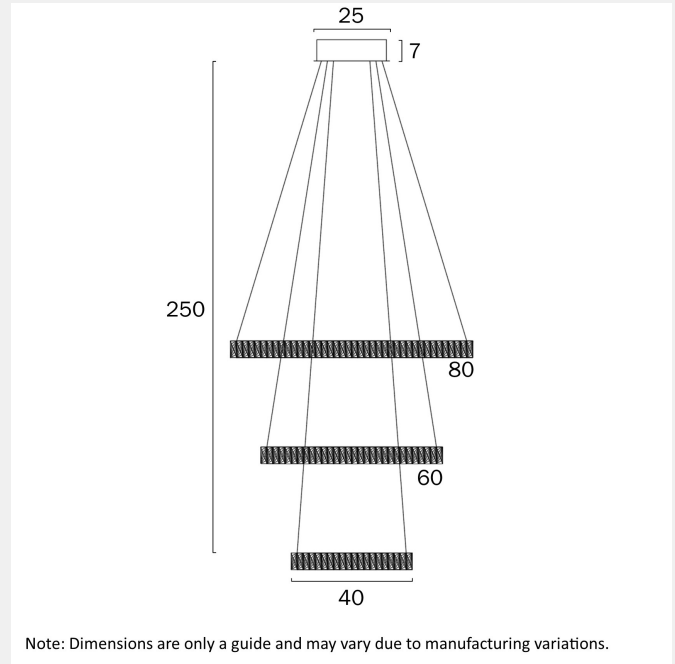

JURA 3 TIER LED PENDANT LIGHT

LIGHT SOURCE

Voltage Input

240V

Total Wattage (max)

108

Globe Type

LED integrated SMD