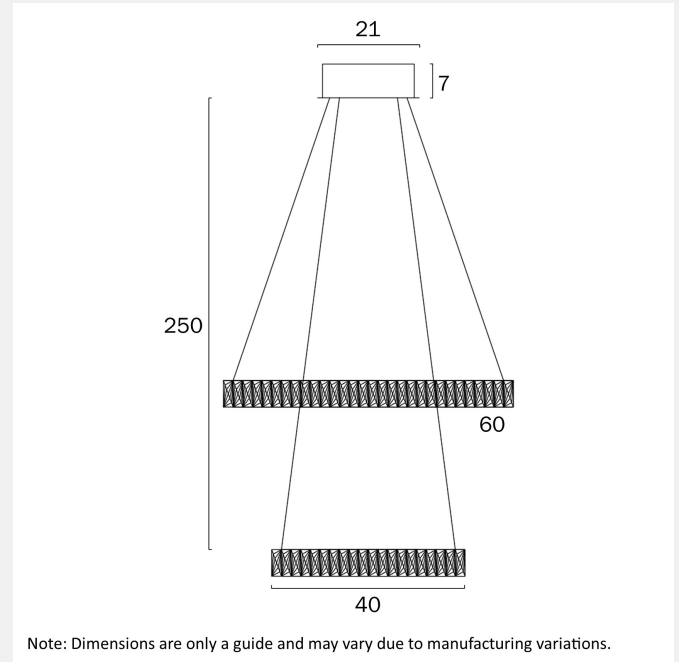

### LIGHT SOURCE

**Voltage Input**

240V

**Total Wattage (max)**

58

**Globe Type**

LED integrated SMD

**Globe / Light Source included**

## PRODUCT DIMENSIONS

---

Fixture Weight (Kg)

7

Suspension Length (cm)

250