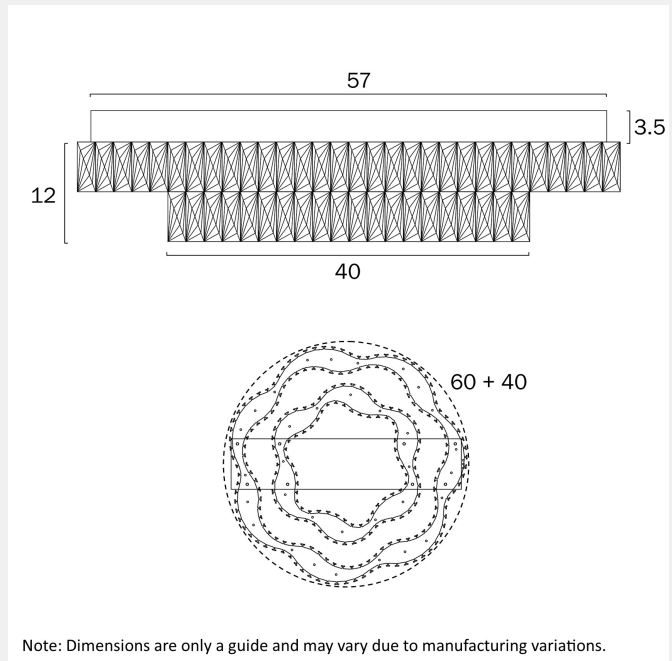

JURA 2 RING CTC CEILING LIGHT

LIGHT SOURCE

CRI (Color Rendering Index)

>80

CARE

Care Instructions

Do not use strong liquid cleaners, Wipe clean with a dry cloth. Aluminium, Brass and Stainless Steel will naturally oxidised and change overtime. Exterior products require regular four (4) monthly cleaning and maintenance to ensure they do not accumulate dirt or other environmental deposits. Wipe the product with a mild detergent and warm water to remove surface deposits. Rinse with fresh water and wipe dry with a soft cloth. An extra temporary protection barrier of water displacement oil can help to maintain the surface, such as WD40, sprayed onto a soft cloth and rubbed onto the surface.

VARIANTS

[JURA CTC2-CH3C] JURA 2 RING CTC CEILING LIGHT (CHROME)

9329501065822

[JURA CTC2-GD3C] JURA 2 RING CTC CEILING LIGHT (GOLD)

9329501065839

Find JURA 2 RING CTC CEILING LIGHT on www.telbix.com