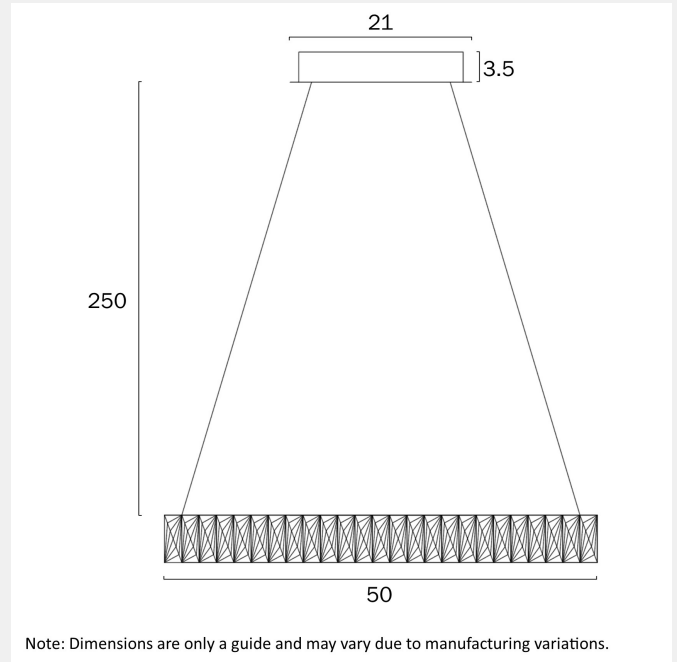

JURA 1 TIER LED PENDANT LIGHT

LIGHT SOURCE

Voltage Input

240V

Total Wattage (max)

36

Globe Type

LED integrated SMD