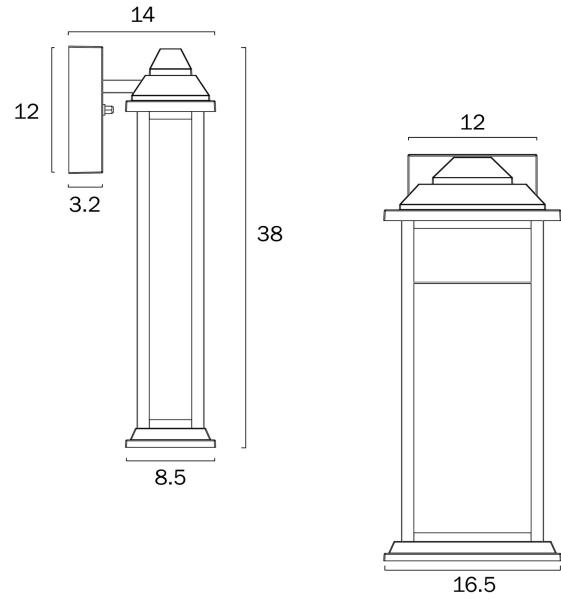

JOVARO 38CM EXTERIOR WALL LIGHT LARGE

LIGHT SOURCE

Voltage Input

240V

Total Wattage (max)

12

Globe Type

Integrated LED

Fixture Material

Aluminium, Glass

Fixture Color

Black

PRODUCT DIMENSIONS

Fixture Weight (Kg)

1.7

Fixture Height (cm)

38

Fixture Width (cm)

16.5

WARRANTY

Replacement Warranty

*3 Years

CARE

Care Instructions

VARIANTS

[JOVARO EX38-BK] JOVARO
38CM EXTERIOR WALL LIGHT
LARGE

9329501082034

Find JOVARO 38CM EXTERIOR WALL LIGHT LARGE on
www.telbix.com