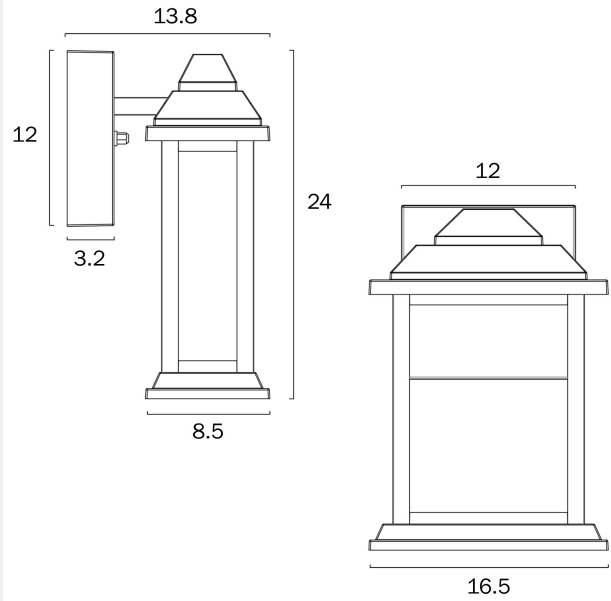

## JOVARO 24CM EXTERIOR WALL LIGHT SMALL

Note: Dimensions are only a guide and may vary due to manufacturing variations.

### LIGHT SOURCE

**Voltage Input**

240V

**Total Wattage (max)**

12

**Globe Type**

Integrated LED

**Globe / Light Source qty**

### PRODUCT DIMENSIONS

**Fixture Weight (Kg)**

1.14

**Fixture Height (cm)**

24

**Fixture Width (cm)**

16.5