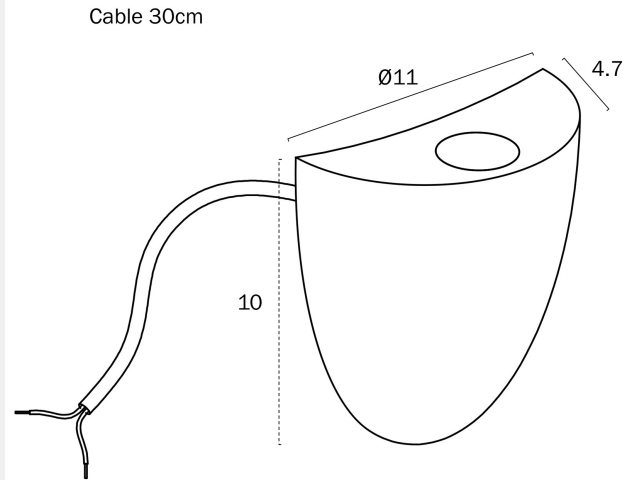

JORA 24V EXTERIOR LED STEP WALL LIGHT

Note: Dimensions are only a guide and may vary due to manufacturing variations.

LIGHT SOURCE

Voltage Input

24V

Total Wattage (max)

3

Globe Type

COLOUR AND MATERIAL

Fixture Material

Aluminium, Glass

Diffuser Material

Glass

PRODUCT DIMENSIONS

Fixture Weight (Kg)

0.3

Fixture Height (cm)

10

Telbix.

Cable Length (cm)

30

Fixture Length (cm)

11

Fixture Width (cm)