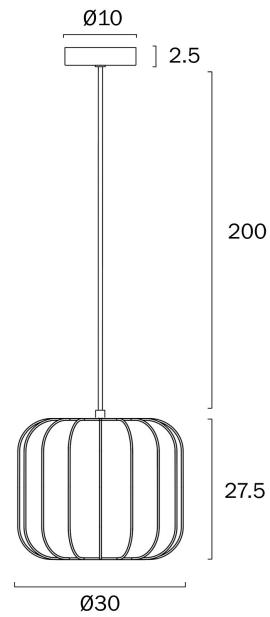

JONSEL 30CM PENDANT LIGHT

Note: Dimensions are only a guide and may vary due to manufacturing variations.

LIGHT SOURCE

Voltage Input

240V

Total Wattage (max)

25

Globe Type

E27

Globe / Light Source qty

1

Globe / Light Source included

No

Dimmable

Globe Dependant

SPECIFICATIONS

Lead and Plug

No

IP rating

IP20

Suspension Type

Textile

Height Adjustable?

Yes

Fabric,Iron

WARRANTY

Replacement Warranty

*3 Years

PRODUCT DIMENSIONS

Fixture Weight (Kg)

0.9

Suspension Length (cm)