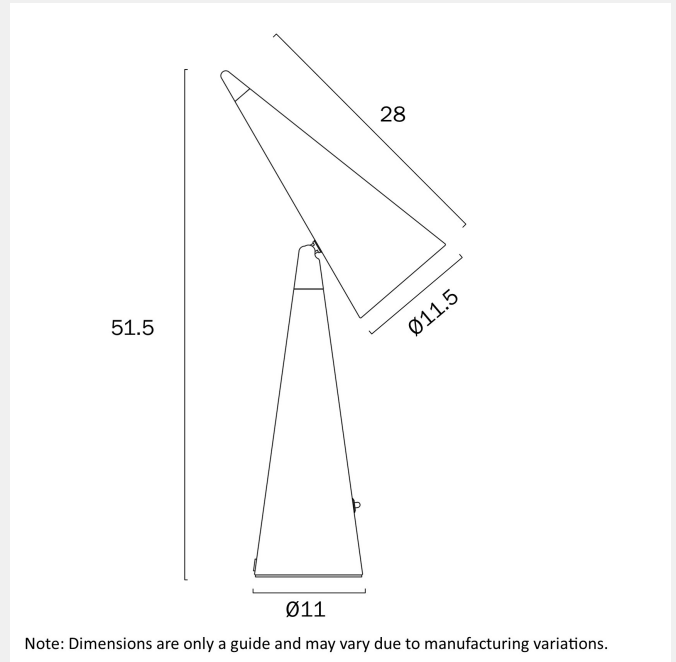

### LIGHT SOURCE

**Voltage Input**

240V

**Total Wattage (max)**

25

**Globe Type**

E27

**Globe / Light Source qty**

### PRODUCT DIMENSIONS

**Fixture Weight (Kg)**

1.69

**Fixture Height (cm)**

51.5

**Fixture Length (cm)**

28

**Fixture Width (cm)**