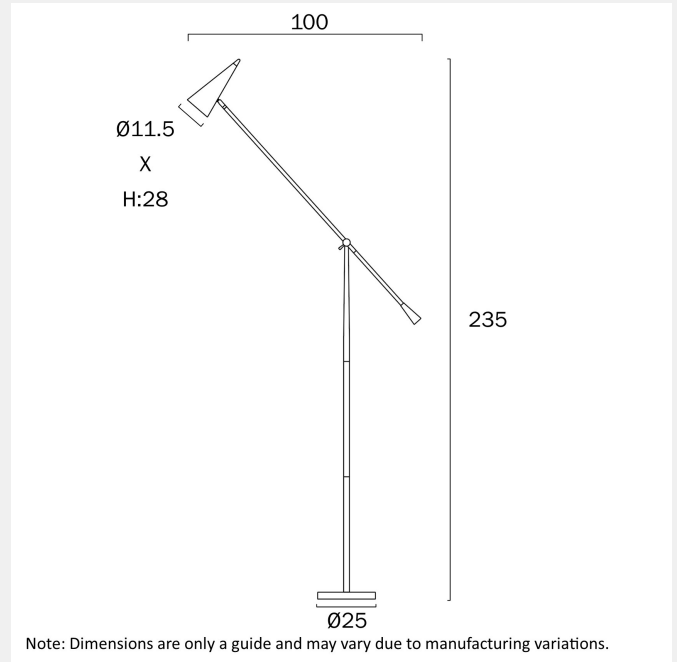

JIBARA LED FLOOR LAMP

LIGHT SOURCE

Voltage Input

240V

Total Wattage (max)

25

Globe Type

E27

Globe / Light Source qty

1

Globe / Light Source included

No

Dimmable

Globe Dependant

SPECIFICATIONS

Lead and Plug

Yes

Switch

Foot Switch

IP rating

IP20

Height Adjustable?

Yes

Electrical Protection

CLASS II – DOUBLE INSULATED, EARTH NOT REQUIRED

COLOUR AND MATERIAL

Fixture Material

Iron

PRODUCT DIMENSIONS

Fixture Weight (Kg)

8.82

Fixture Height (cm)

235

Fixture Length (cm)

100

Fixture Width (cm)

25

Cable Length (cm)

200 (50+Foot Switch+150)