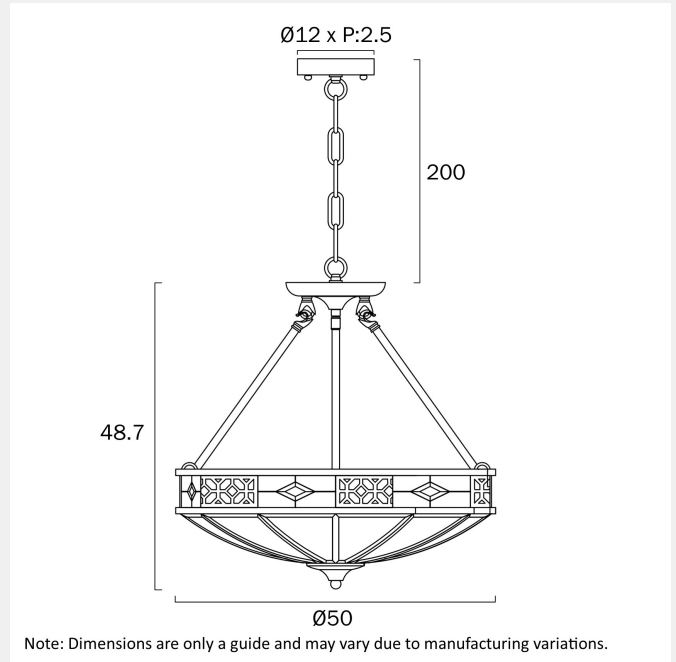

JAMES PENDANT LIGHT CTC CEILING LIGHT

LIGHT SOURCE

Voltage Input

240V

Total Wattage (max)

100

Globe Type

E27

Globe / Light Source qty

4

Globe / Light Source included

No

Dimmable

Globe Dependant

SPECIFICATIONS

Lead and Plug