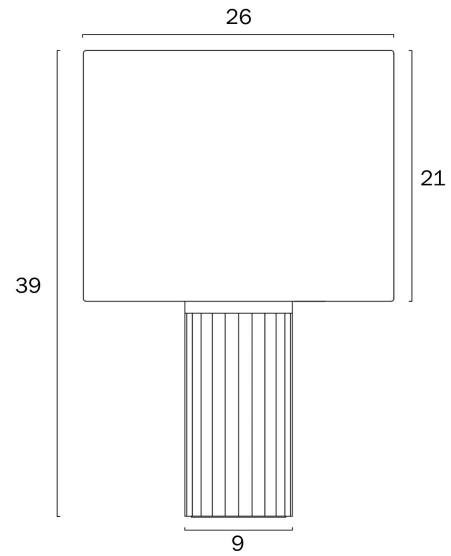

JACONA TABLE LAMP

Note: Dimensions are only a guide and may vary due to manufacturing variations.

LIGHT SOURCE

Voltage Input

240V

Total Wattage (max)

25

Globe Type

Fixture Height (cm)

39

Fixture Width (cm)

26

Cable Length (cm)

180 (30+Inline Switch+150)

WARRANTY

Replacement Warranty