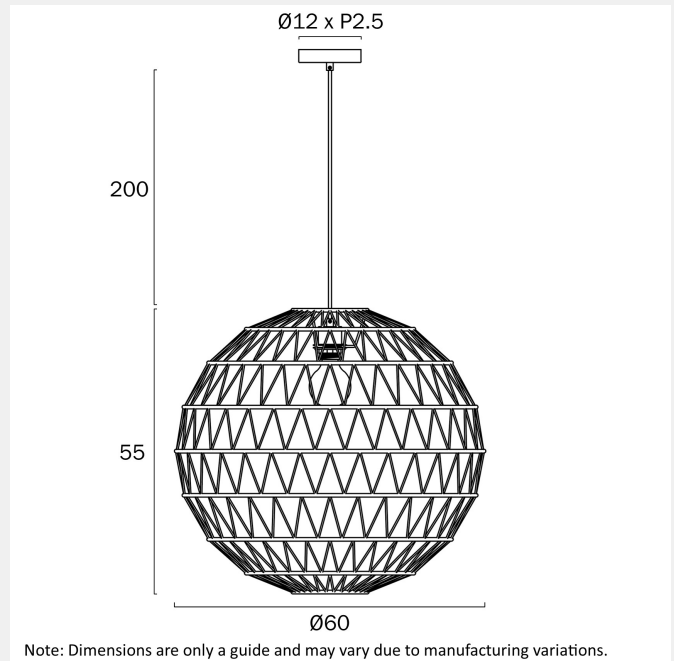

### LIGHT SOURCE

**Voltage Input**

240V

**Total Wattage (max)**

25

**Globe Type**

E27

**Globe / Light Source qty**

### PRODUCT DIMENSIONS

**Fixture Weight (Kg)**

3

**Fixture Height (cm)**

55

Suspension Length (cm)

200