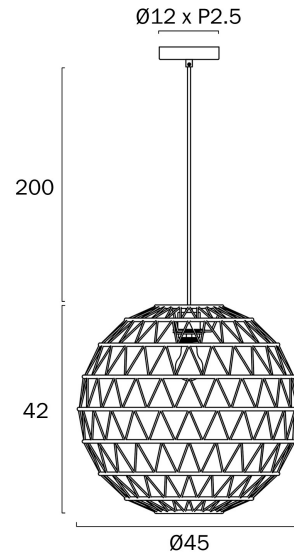

IVALO 45CM PENDANT LIGHT SMALL

Note: Dimensions are only a guide and may vary due to manufacturing variations.

LIGHT SOURCE

Voltage Input

240V

Total Wattage (max)

25

Globe Type

Iron,Fabric

WARRANTY

Replacement Warranty

*3 Years

PRODUCT DIMENSIONS

Fixture Weight (Kg)

2.2

Fixture Height (cm)