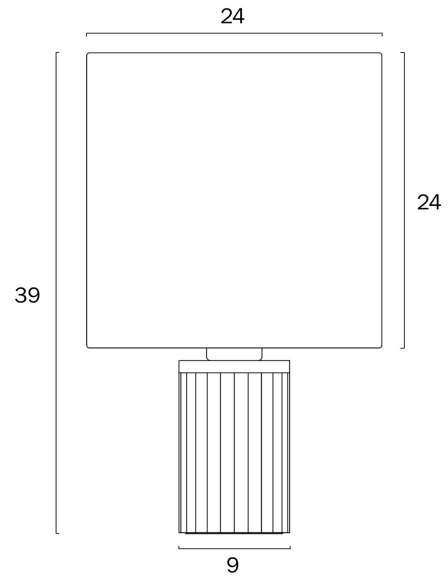

INWOOD TABLE LAMP

Note: Dimensions are only a guide and may vary due to manufacturing variations.

LIGHT SOURCE

Voltage Input

240V

Total Wattage (max)

25

Globe Type

Fixture Height (cm)

39

Fixture Width (cm)

24

Cable Length (cm)

180 (30+Inline Switch+150)

WARRANTY

Replacement Warranty