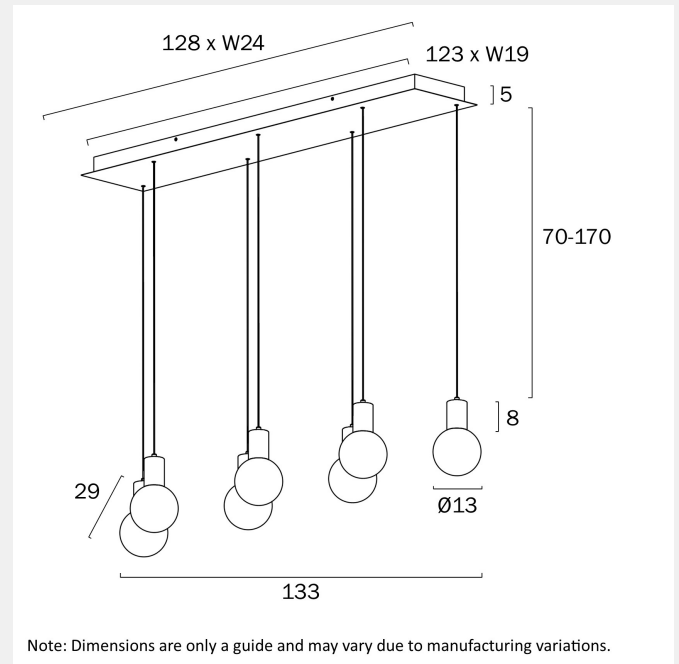

INVAR 7 LIGHT PENDANT BAR

LIGHT SOURCE

Voltage Input

240V

Total Wattage (max)

40

Globe Type

LED integrated COB

Fixture Length (cm)

1278

Fixture Width (cm)

29

Suspension Length (cm)

70-170

CARE

Care Instructions