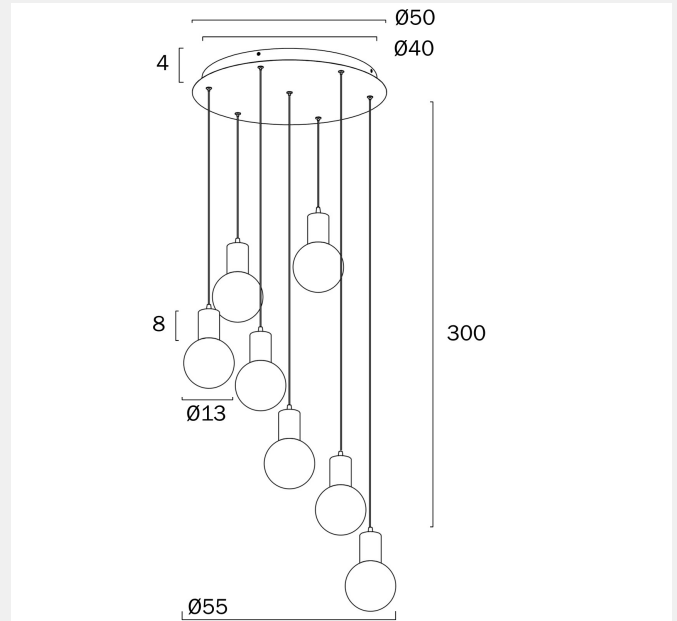

INVAR 7 PENDANT LIGHT

Note: Dimensions are only a guide and may vary due to manufacturing variations.

LIGHT SOURCE

Voltage Input

240V

Total Wattage (max)

40

Globe Type

LED integrated COB

Globe / Light Source qty

7

Globe / Light Source included

Yes

Color Kelvin

4000k

Color Temperature

Lead and Plug

No

IP rating

IP20

Suspension Type

Cable

Height Adjustable?

Yes

Aluminium,Iron,Glass

Glass Color

Frost,Clear

WARRANTY

Replacement Warranty
*3 Years

PRODUCT DIMENSIONS

Fixture Weight (Kg)
8.2
Suspension Length (cm)
300

CARE