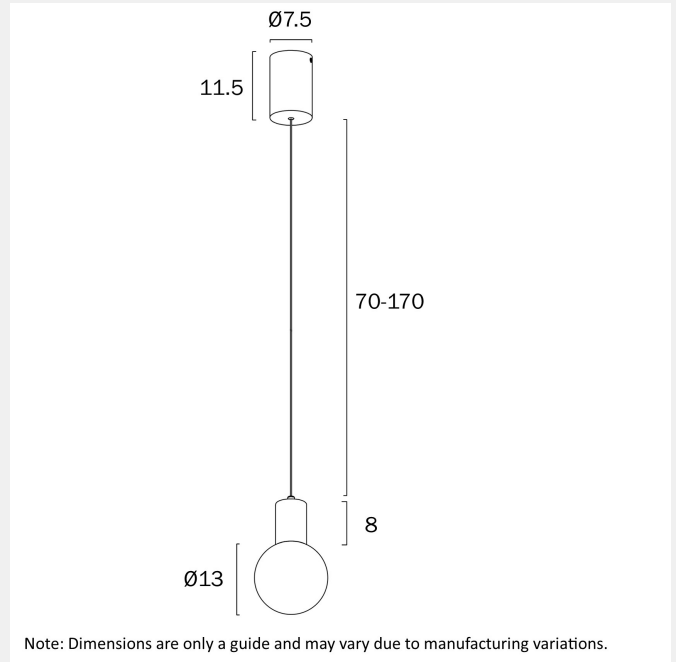

INVAR 1 PENDANT LIGHT

LIGHT SOURCE

Voltage Input

240V

Total Wattage (max)

6

Globe Type

LED integrated COB

Glass Color

Frost,Clear

WARRANTY

Replacement Warranty

*3 Years

PRODUCT DIMENSIONS

Fixture Weight (Kg)

1.2