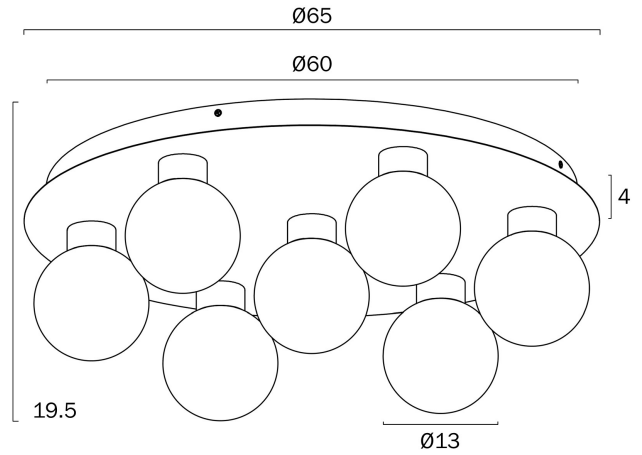

INVAR 7 CTC CEILING LIGHT

Note: Dimensions are only a guide and may vary due to manufacturing variations.

LIGHT SOURCE

Voltage Input

240V

Total Wattage (max)

40

Globe Type

LED integrated COB

Globe / Light Source qty

7

Globe / Light Source included

Yes

Color Kelvin

4000k

Color Temperature

Frost,Clear

Diffuser Material

Clear, Frost

PRODUCT DIMENSIONS

Fixture Weight (Kg)

9.7

WARRANTY

Replacement Warranty