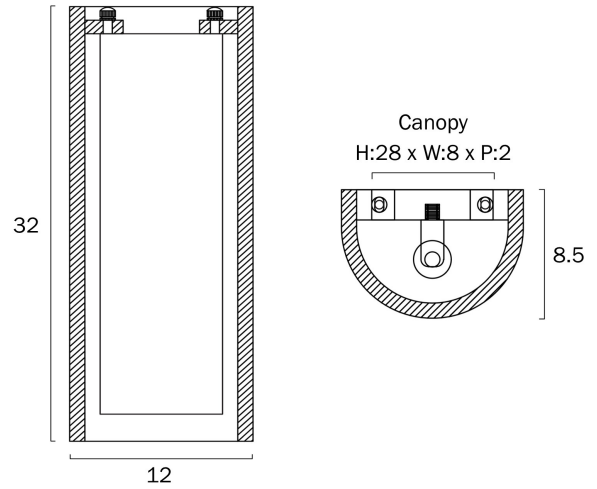

## IMPERO WALL LIGHT

Note: Dimensions are only a guide and may vary due to manufacturing variations.

### LIGHT SOURCE

**Voltage Input**

240V

**Total Wattage (max)**

50

**Globe Type**

E14

**Globe / Light Source qty**

Surface

### PRODUCT DIMENSIONS

**Fixture Weight (Kg)**

1.85

**Fixture Width (cm)**

12

**Fixture Height (cm)**

32