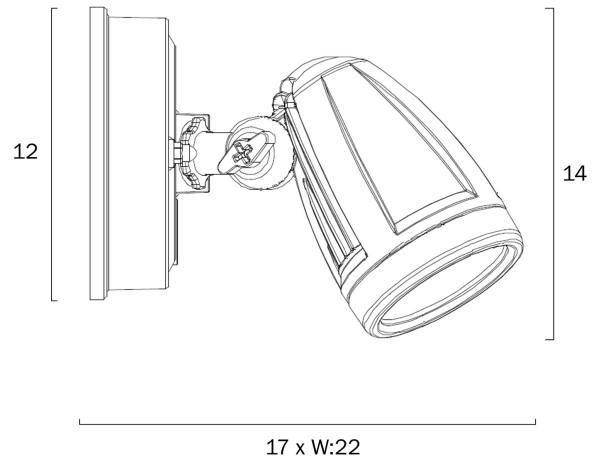

ILLUME TWIN EXTERIOR LED SPOTLIGHT

Note: Dimensions are only a guide and may vary due to manufacturing variations.

LIGHT SOURCE

Voltage Input

240V

Total Wattage (max)

20

Globe Type

Fixture Weight (Kg)

0.47

telbix.

Fixture Height (cm)

12.1

Fixture Length (cm)

22.5

WARRANTY