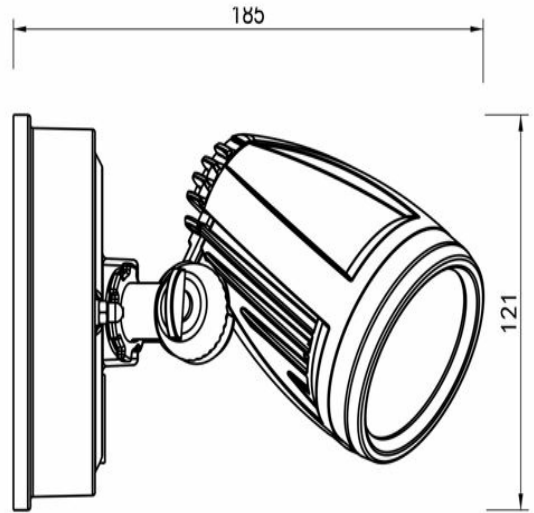

## ILLUME SINGLE EXTERIOR LED SPOTLIGHT

### LIGHT SOURCE

**Voltage Input**

240V

**Total Wattage (max)**

10

**Globe Type**

LED integrated SMD

**Globe / Light Source qty**

### PRODUCT DIMENSIONS

**Fixture Weight (Kg)**

0.33

**telbix.**

**Fixture Height (cm)**

23.5

**Fixture Length (cm)**

12.1