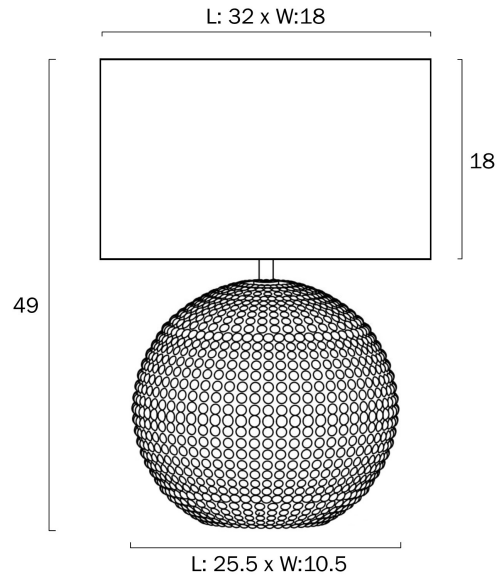

ICARIA CERAMIC TABLE LAMP

Note: Dimensions are only a guide and may vary due to manufacturing variations.

LIGHT SOURCE

Voltage Input

240V

Total Wattage (max)

25

Globe Type

E27

Globe / Light Source qty

1

Globe / Light Source included

No

Dimmable

Globe Dependant

SPECIFICATIONS

COLOUR AND MATERIAL

Fixture Material

Ceramic,Fabric

PRODUCT DIMENSIONS

Fixture Height (cm)

49

Fixture Length (cm)

32