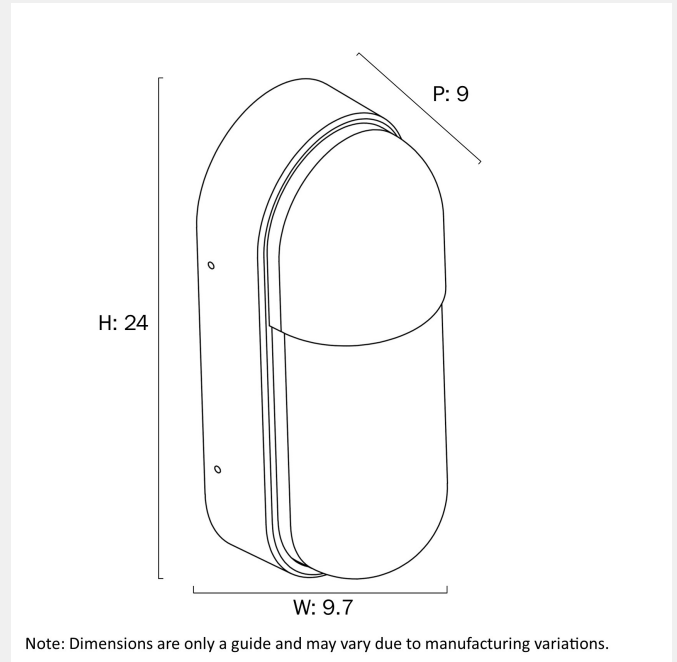

### LIGHT SOURCE

**Voltage Input**

240

**Total Wattage (max)**

25

**Globe Type**

E27

**Globe / Light Source qty**

### PRODUCT DIMENSIONS

**Fixture Weight (Kg)**

0.46

**Fixture Height (cm)**

24

**Fixture Width (cm)**

9.7