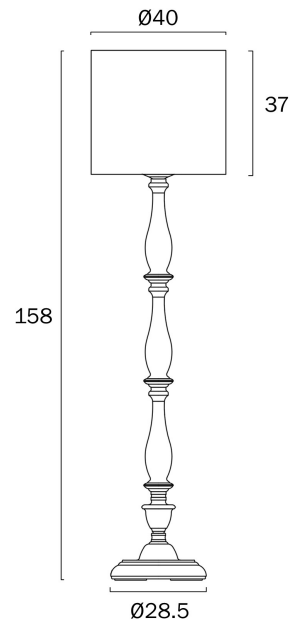

HOMMER FLOOR LAMP

Note: Dimensions are only a guide and may vary due to manufacturing variations.

LIGHT SOURCE

Voltage Input

240V

Total Wattage (max)

25

Globe Type

Electrical Protection

CLASS II – DOUBLE INSULATED, EARTH NOT REQUIRED

COLOUR AND MATERIAL

Fixture Material

Iron, Fabric

PRODUCT DIMENSIONS

Fixture Weight (Kg)

7.6

Fixture Height (cm)

158

Cable Length (cm)

200 (50+Foot Switch+150)

WARRANTY

Replacement Warranty

*3 Years

CARE