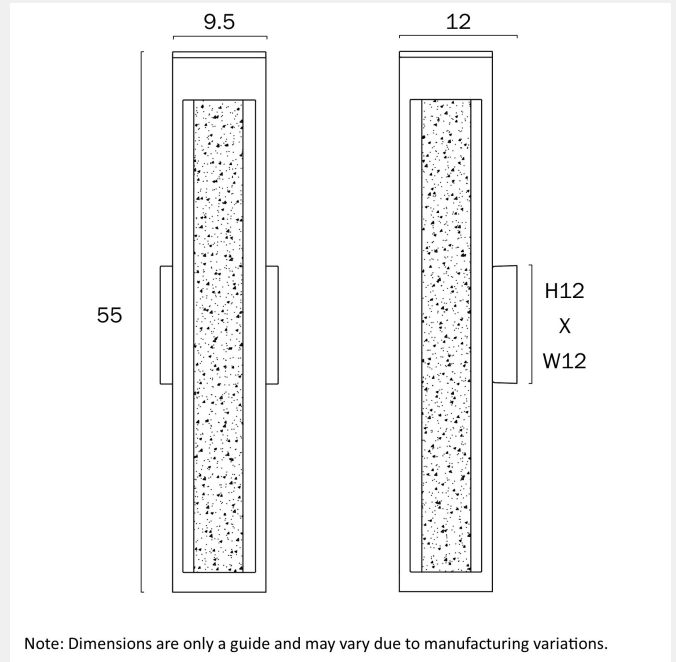

HOLLIS 55CM EXTERIOR LED WALL LIGHT

LIGHT SOURCE

Voltage Input

240V

Total Wattage (max)

10

Globe Type

LED integrated SMD

No

COLOUR AND MATERIAL

Fixture Material

Aluminium,Glass

PRODUCT DIMENSIONS

Fixture Weight (Kg)

3.87

Fixture Height (cm)

55

Fixture Width (cm)

12

WARRANTY

Replacement Warranty

*3 Years

CARE

Care Instructions