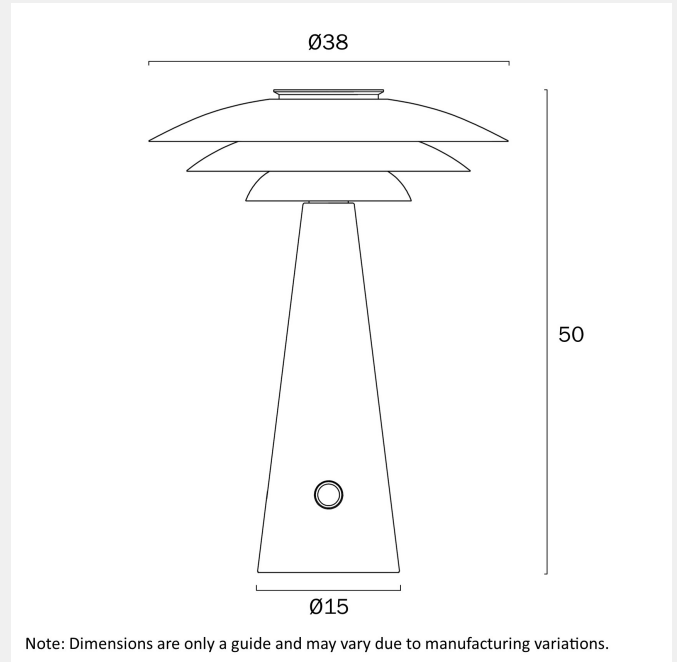

HALVIK TABLE LAMP

LIGHT SOURCE

Voltage Input

240V

Total Wattage (max)

25

Globe Type

E27

Globe / Light Source qty

1

Globe / Light Source included

Yes

Color Temperature

Warm White

Dimmable

Yes - TRIAC

CRI (Color Rendering Index)

>80

SPECIFICATIONS

Lead and Plug

Yes

Switch

Lamp Base

IP rating

IP20

Electrical Protection

CLASS II - DOUBLE INSULATED, EARTH NOT REQUIRED

COLOUR AND MATERIAL

Fixture Material

Iron

Fixture Pantone Color

RAL9001 or RAL6013

PRODUCT DIMENSIONS

Fixture Weight (Kg)

3.02

Fixture Height (cm)

50

Cable Length (cm)

180