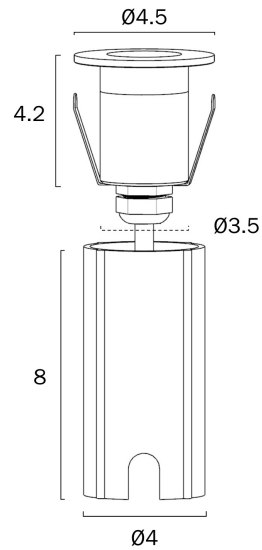

HALON 24V BRASS EXTERIOR LED INGROUND LIGHT

cable 100cm

Cut out

With canister: Ø4cm

Without canister: Ø3.5cm

Note: Dimensions are only a guide and may vary due to manufacturing variations.

LIGHT SOURCE

Voltage Input

24V

Total Wattage (max)

1

Globe Type

Integrated LED

Globe / Light Source qty

1

Globe / Light Source included

Glass

PRODUCT DIMENSIONS

Fixture Weight (Kg)

0.2

Fixture Height (cm)

8

Telbix.

Cable Length (cm)