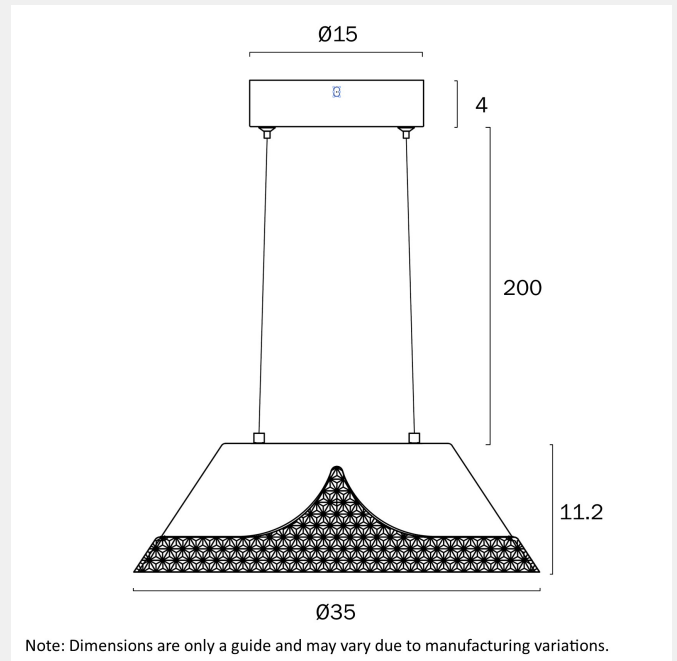

HALIFAX 35CM PENDANT LIGHT SMALL

LIGHT SOURCE

Voltage Input

240V

Total Wattage (max)

15

Globe Type

LED integrated SMD

Globe / Light Source qty

1

Globe / Light Source included

Yes

Color Kelvin

3 CCT (3000k - 4000k - 5000k)

Color Temperature

0