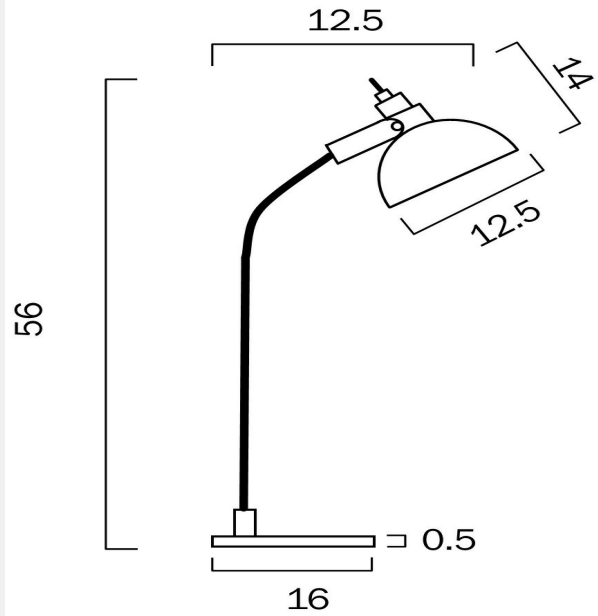

GWEN TABLE LAMP

LIGHT SOURCE

Voltage Input

240V

Total Wattage (max)

5

Globe Type

GU10

Fixture Material

Metal

PRODUCT DIMENSIONS

Fixture Height (cm)

56

Cable Length (cm)

180 (30+Inline Switch+150)

WARRANTY