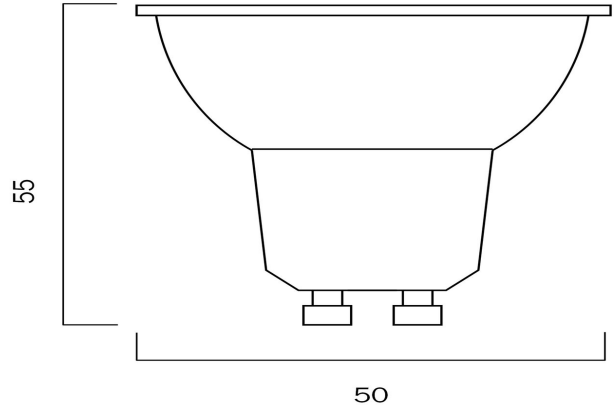

GU10 6W LED LENS DIMMABLE GLOBE

LIGHT SOURCE

Voltage Input

240V

Globe Type

GU10

Total Wattage (max)

5

SPECIFICATIONS

IP rating

IP20

COLOUR AND MATERIAL

Fixture Material

Polycarbonate

Fixture Color

Clear,White

Diffuser Material

Polycarbonate

PRODUCT DIMENSIONS

Fixture Height (cm)

5.5

WARRANTY

Replacement Warranty

*3 Years