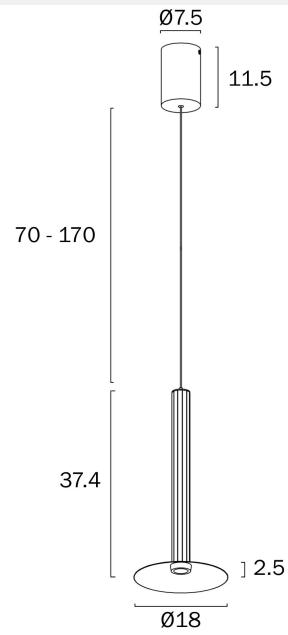

GRADO PENDANT LIGHT

LIGHT SOURCE

Voltage Input

240V

Total Wattage (max)

6

Globe Type

LED integrated SMD

Globe / Light Source qty

1

Globe / Light Source included

Yes

Color Kelvin

3000k

Color Temperature

Warm White

WARRANTY

Replacement Warranty

*3 Years

PRODUCT DIMENSIONS

Fixture Weight (Kg)

1.2

Fixture Height (cm)

37.4