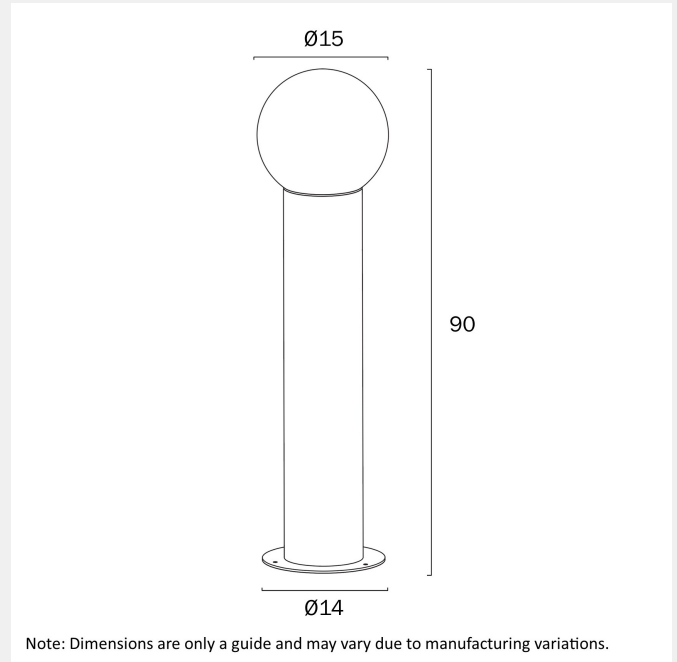

GOREM EXTERIOR BOLLARD LIGHT

LIGHT SOURCE

Voltage Input

240V

Total Wattage (max)

25

Globe Type

E27

Fixture Material

Aluminium, Polycarbonate

Diffuser Material

Polycarbonate

PRODUCT DIMENSIONS

Fixture Weight (Kg)

2.7

Fixture Height (cm)