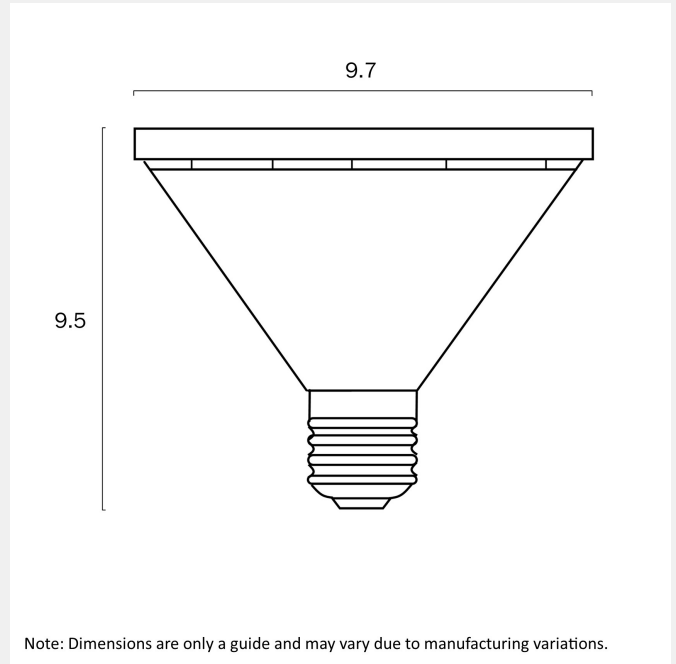

E27 PAR30 10W LED GLOBE NON-DIMMABLE

LIGHT SOURCE

Voltage Input

240V

Globe Type

E27

Total Wattage (max)

10

Diffuser Material

Aluminium

PRODUCT DIMENSIONS

Fixture Height (cm)

10

WARRANTY

Replacement Warranty

*3 Years